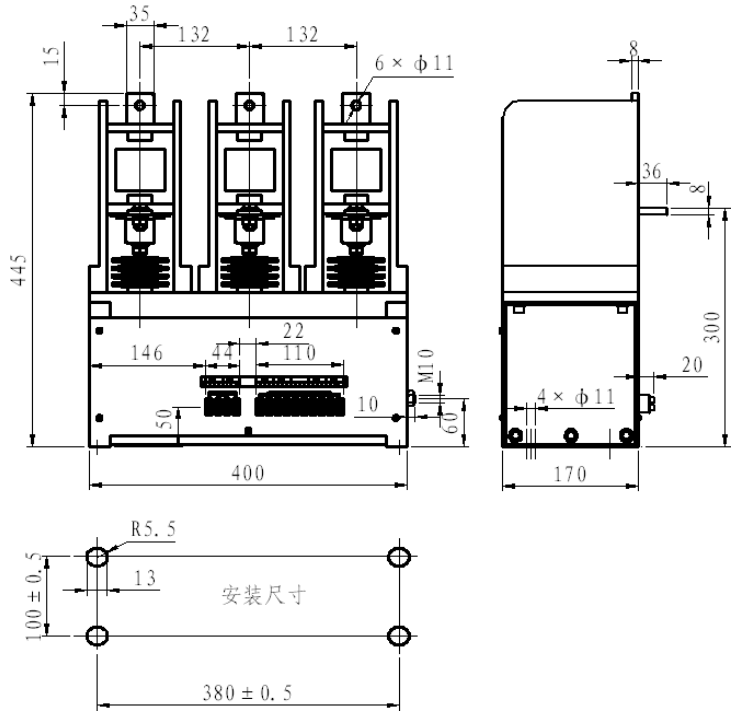

Outline Drawing

**CKG4-630A/7.2kV AC Vacuum Contactor
(Electrical Latching)**

Technical Parameters		
Rated Voltage	kV	7.2
Rated Current	A	630
Rated Making Capacity	A/100 Times	6300
Rated Breaking Capacity	A/25 Times	5000
Limited Breaking Capacity	A/3 Times	6300
Rated short time withstand current (2S)	kA	6300
Rated peak withstand current	A	15750
Mechanical Life	Times	5 × 10 ⁵
Electrical Life	Times	1 × 10 ⁵
Weight	kg	25
Control Power Voltage	V (AC/DC)	110、220
Pick-up Power	W (transient)	1000
Hold Power	W	130
Auxiliary Contact		3 pairs NO, 2 pairs NC